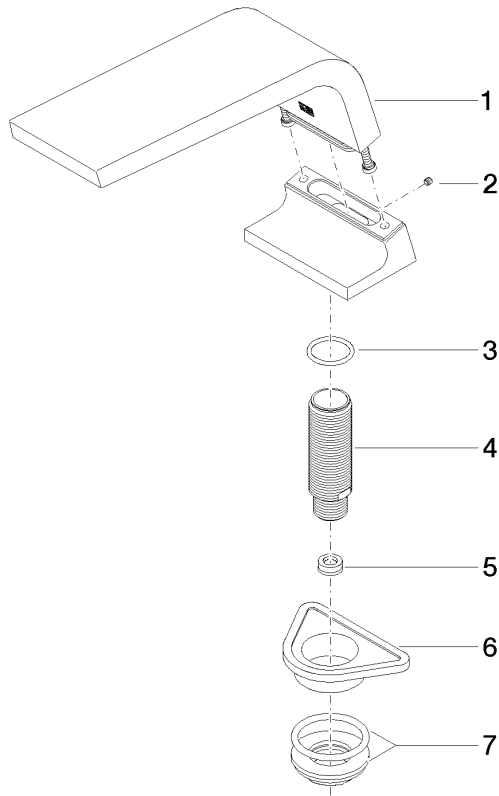

CL.1 Bath spout without diverter for deck mounting - Dark Chrome

CL.1

13 612 705

- 200mm projection
- rectangular spray pattern with 55 individual jets
- height of mixer 125 mm
- height up to aerator 108 mm
- hole diameter 35 mm
- 1/2" connection
- max. flow 24.6 l/min at 3 bar flow pressure

mm [inches]

Flow rate chart

13 612 705

Parts for other finishes can be found here: [Chrome](#)

Spare parts list

No.	Item Number	Name	Quantity used	Delivery time
1	90 11 70 007 00-19	spout	1	20
2	09 31 11 099 90	pin	1	2
3	09 14 10 009 90	seal	1	2
4	09 30 01 117 90	connection	1	2
5	09 23 01 057 90	flow reducer	1	2
6	09 18 40 090 90	sleeve	1	2
7	04 23 10 004 03 90	fixing set	1	2