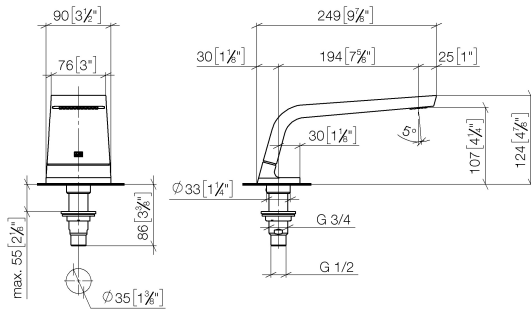

CL.1 Bath spout without diverter for deck mounting - Dark Chrome

CL.1

13 612 705

- 200mm projection
- rectangular spray pattern with 55 individual jets
- height of mixer 125 mm
- height up to aerator 108 mm
- hole diameter 35 mm
- 1/2" connection
- max. flow 24.6 l/min at 3 bar flow pressure

mm [inches]

Flow rate chart

13 612 705

Parts for other finishes can be found here: [Chrome](#)

Spare parts list

No.	Item Number	Name	Quantity used	Delivery time
1	90 11 70 007 00-19	spout	1	20
2	09 31 11 099 90	pin	1	2
3	09 14 10 009 90	seal	1	2
4	09 30 01 117 90	connection	1	2
5	09 23 01 057 90	flow reducer	1	2
6	09 18 40 090 90	sleeve	1	2
7	04 23 10 004 03 90	fixing set	1	2